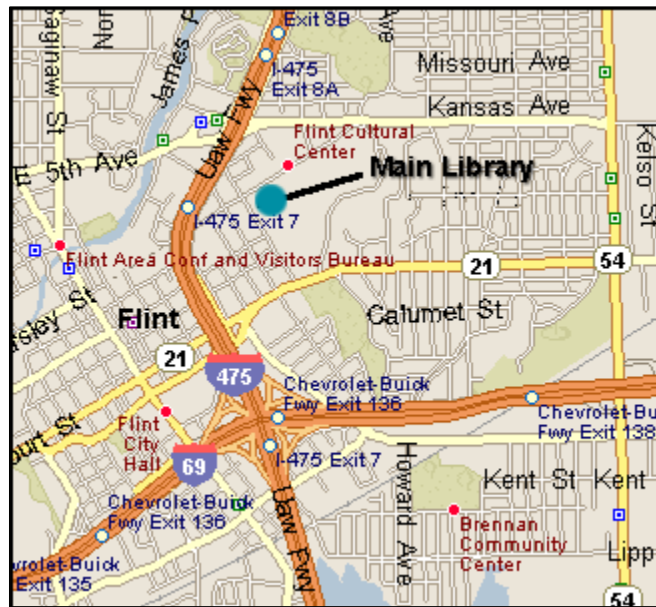

Flint Public Library

LEARN FOR LIFE

Address: 1026 E. Kearsley St., Flint, MI 48502

Phone: (810) 232-7111 -- **Fax:** (810) 249-2635

Flint Cultural Center, corner of Crapo St. and Kearsley St.

Main Library Map and Directions

FROM THE NORTH:

From I-475, take Longway Blvd. exit 8A. Continue 1/2 mile on Cesar Chavez to Kearsley Street. Turn left (east) on Kearsley. The second light is Crapo St. Turn right (south) on Crapo. The library is on your left. To enter the parking lot, turn left into the drive between the parking lot and Central High School. At the stop sign, turn left into the parking lot.

FROM THE SOUTH:

Exit I-475 at Court St. exit 7. turn right on 5th Street. The third light is Crapo St. Turn left (north) onto Crapo. Just past the stop sign at Central High School, turn right into the drive between the parking lot and the school. At the stop sign, turn left into the library parking lot.

FROM THE WEST VIA I-69:

Exit I-69 at Saginaw St. exit 136. Turn left on Saginaw St. The second light is 5th Street. Turn right (east) on 5th St. and continue until the street becomes two-way. The second light is Crapo Street. Turn left on Crapo. Just past the stop sign at Central High School, turn right into the drive between the parking lot and the school. At the stop sign, turn left into the library parking lot.