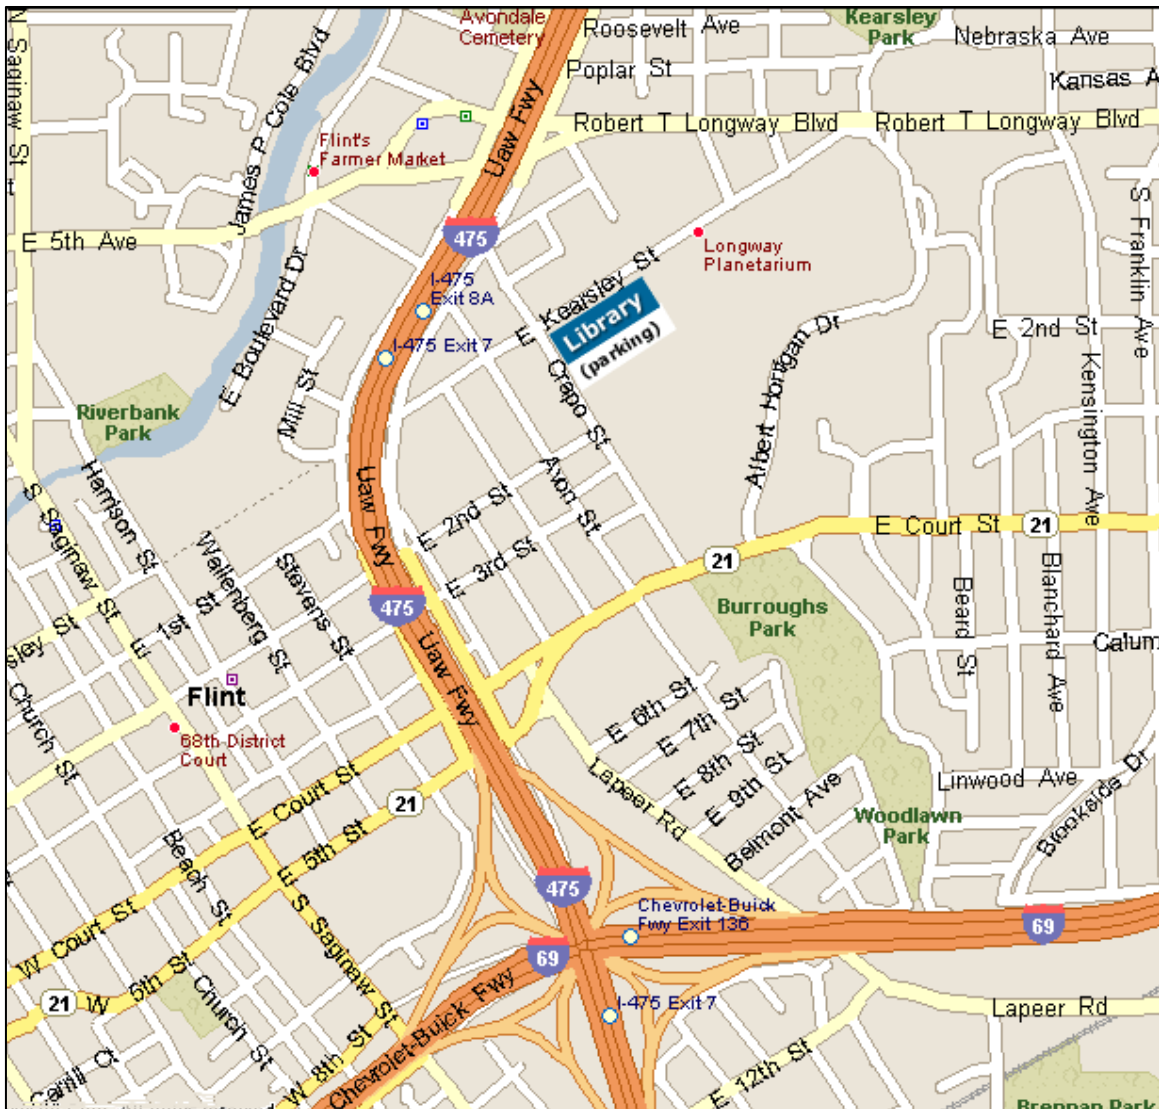

Flint Public Library

LEARN FOR LIFE

Address: 1026 E. Kearsley St., Flint, MI 48502

Phone: (810) 232-7111 -- **Fax:** (810) 249-2635

Flint Cultural Center, corner of Crapo St. and Kearsley St.